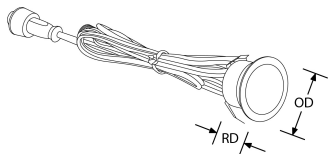

Line Drawing

Polar Curve

Colour

Stainless Steel