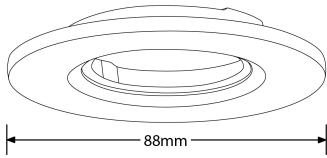

Product Description: mPro[™] Fixed IP65 Aluminium Downlight Bezel

mPro[™] and m10[™] IP65 Bezel Aluminium 88mm.

SKU Code	Finish Colour
AU-BZ600BLK	Black
AU-BZ600MW	Matt White
AU-BZ600PB	Polished Brass
AU-BZ600PC	Polished Chrome
AU-BZ600SN	Satin Nickel
AU-BZ600W	White

Line Drawing

Polar Curve

Colour

Black

Matt White

Polished
Chrome

Satin Nickel

White

Feature & Benefits

- Twist & lock bezel for mPro™ and m10™ Fire Rated Downlights

Product Specs:

Dimmable	No	IP Rating	IP65
Overall Diameter (mm)	88	Lamp Base	None
Weight (Kg)	0.053	Positional Adjustment	Fixed