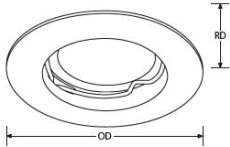

Product Description: Fixed Downlight

Range of recessed downlights made of cast aluminum. Suitable for lamp GU4/MR11 Ø35mm, 35W maximum. Available in Fixed and Tilting version - / + 30 °. Delivered with standard tab and socket.

SKU Code	Finish Colour
AL-10105	White
AL-10106	Black
AL-10108	Polished Chrome
AL-10109	Brushed Aluminium

(OD) 55mm Diamètre Ø
(FD) 102mm Prof. enc.

Feature & Benefits

- Spot Encastré en Fonte d'aluminium
- Fixation ressort
- Disponible en version Fixe et Basculant -30°/+30°
- Convient pour lampe de diamètre 35mm, 35W max
- Version luminaire seul livrée avec patte de norme et douille GU4
- Finitions au choix
- Prévoir un accès au transformateur autre que le trou d'encastrement

Product Specs:

Input Voltage	~12V	IP Rating	IP20
Lamp Base	GU4.0	Overall Diameter (mm)	55
Weight (Kg)	0.183	Product Type	Downlights
Cutout Diameter (mm)	-44		

Compliance & Approvals:

Warranty:

This product has a warranty period of 3 Years. Warranties may be available on certain products as indicated in the product description. Warranties are valid from the date of purchase. The warranty is invalid in the case of improper use, installation, tampering, removal of the Q.C. date label or installation in an improper working environment or installation. Should this product fail during the warranty period it will be replaced free of charge, subject to the correct installation of the original product and subsequent return of the faulty unit. Aurora does not accept responsibility for any installation costs associated with the replacement of this product and Aurora reserves the right to alter specifications without prior notice.